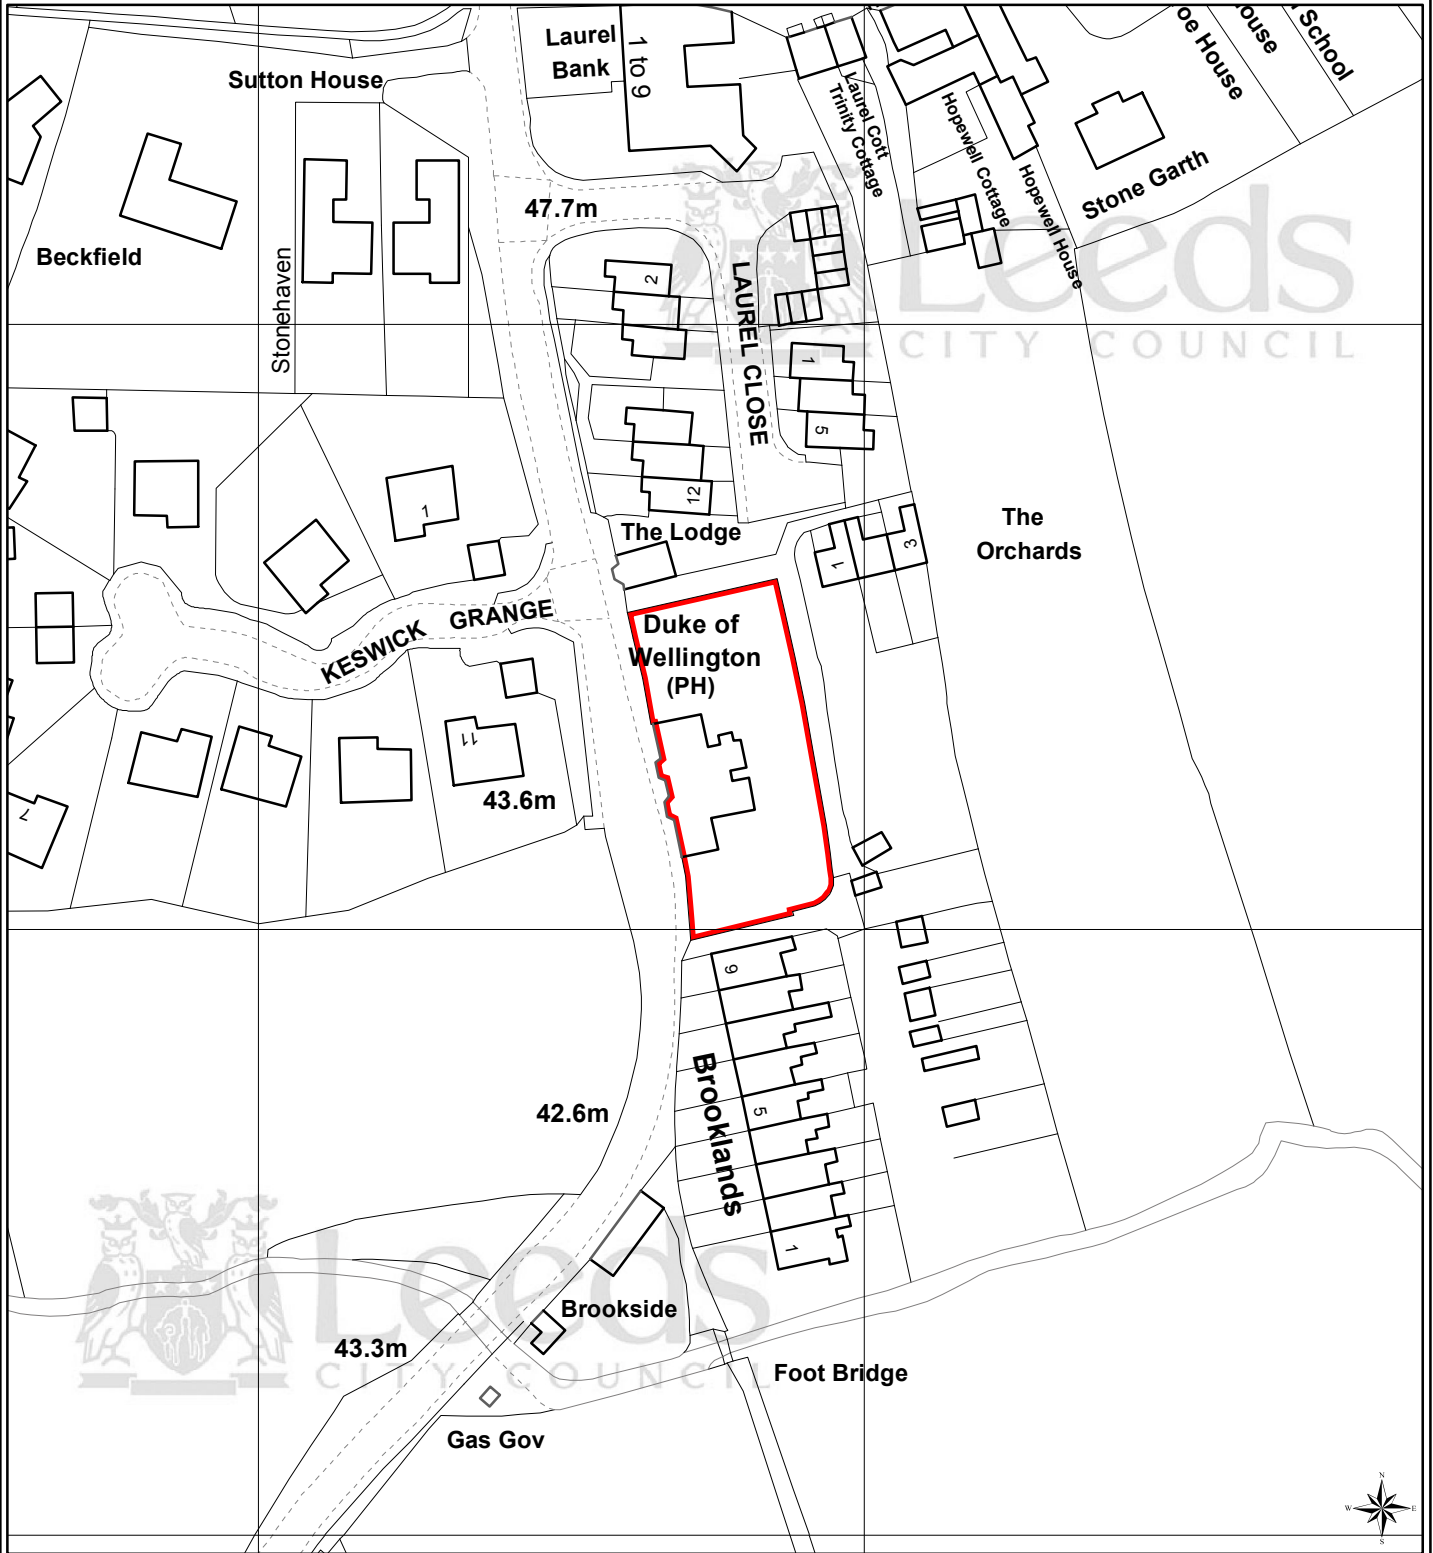

**THE DUKE OF WELLINGTON INN
MAIN STREET
EAST KESWICK
LEEDS
LS17**

© Crown Copyright and database right 2014
Ordnance Survey LA100019567

PREP BY M. CHRISTIAN
DATE SAVED: 16/04/2014
OS No SE3644SW
SCALE 1:1,250
PLAN No 17633/